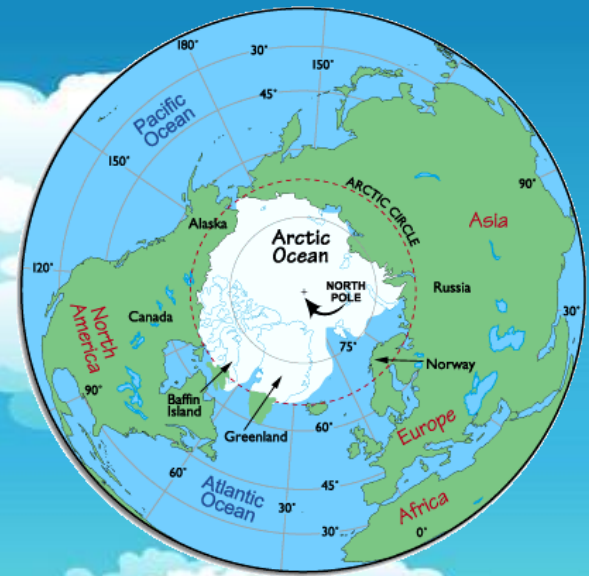

Polar Bear Vocabulary:

- den – a wild animals home.
- fur – the short fine hair of certain animals.
- cub – the young of a carnivorous animal.
- tundra – a large flat, treeless part of the Arctic.
- habitat – a natural home for a wild animal.
- carnivore – an animal that feeds on other animals.
- predator – an animal that naturally preys on others.