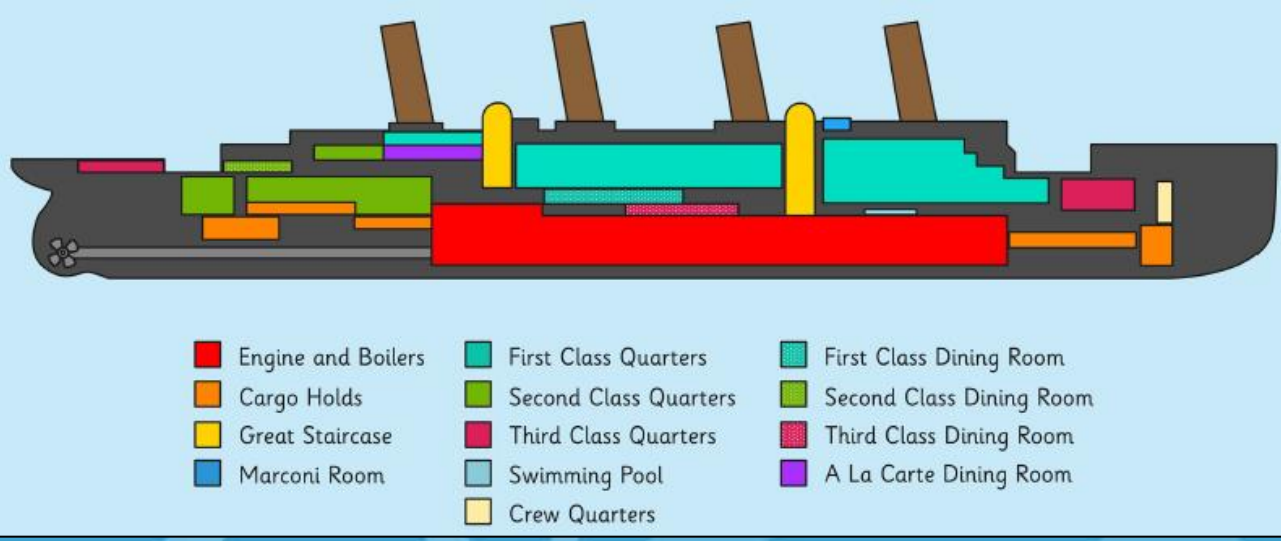

Ice, Ice Baby!

Captain Smith

Thomas Andrews

Bruce Ismay

- Titanic Facts:**
- The Titanic was built between 1909 and 1911.
 - It was 269 metres in length and 53 metres in height.
 - The Titanic had a crew of around 900 people.
 - The Titanic's engines were powered by pressurised steam from burning coal.
 - It was a luxury passenger liner that carried some of the world's richest people as well as others looking for a new life in North America.
 - The Titanic's intended course was from Southampton, England to New York City, USA.
 - It left Southampton on April 10, 1912 and stopped at destinations in France and Ireland before heading west towards New York.
 - It collided with an iceberg and sank on April 15, 1912.
 - While the Titanic carried over 2200 people, there were only enough life boats for around 1200 of them.
 - Over 1500 people died because of the sinking.
 - The remains of the Titanic wreck sit on the sea bed over 3780 metres beneath the surface.

- Titanic Vocabulary:**
- deck – a floor of a ship where passengers walk.
 - stern – the end of a ship.
 - bow - the front end of a ship.
 - wreckage – the remains of something that has broken.
 - lifeboat – a boat constructed to rescue people at sea.
 - iceberg – a large floating piece of ice.

Polar Bear Vocabulary:

- den – a wild animals home.
- fur – the short fine hair of certain animals.
- cub – the young of a carnivorous animal.
- tundra – a large flat, treeless part of the Arctic.
- habitat – a natural home for a wild animal.
- carnivore – an animal that feeds on other animals.
- predator – an animal that naturally preys on others.